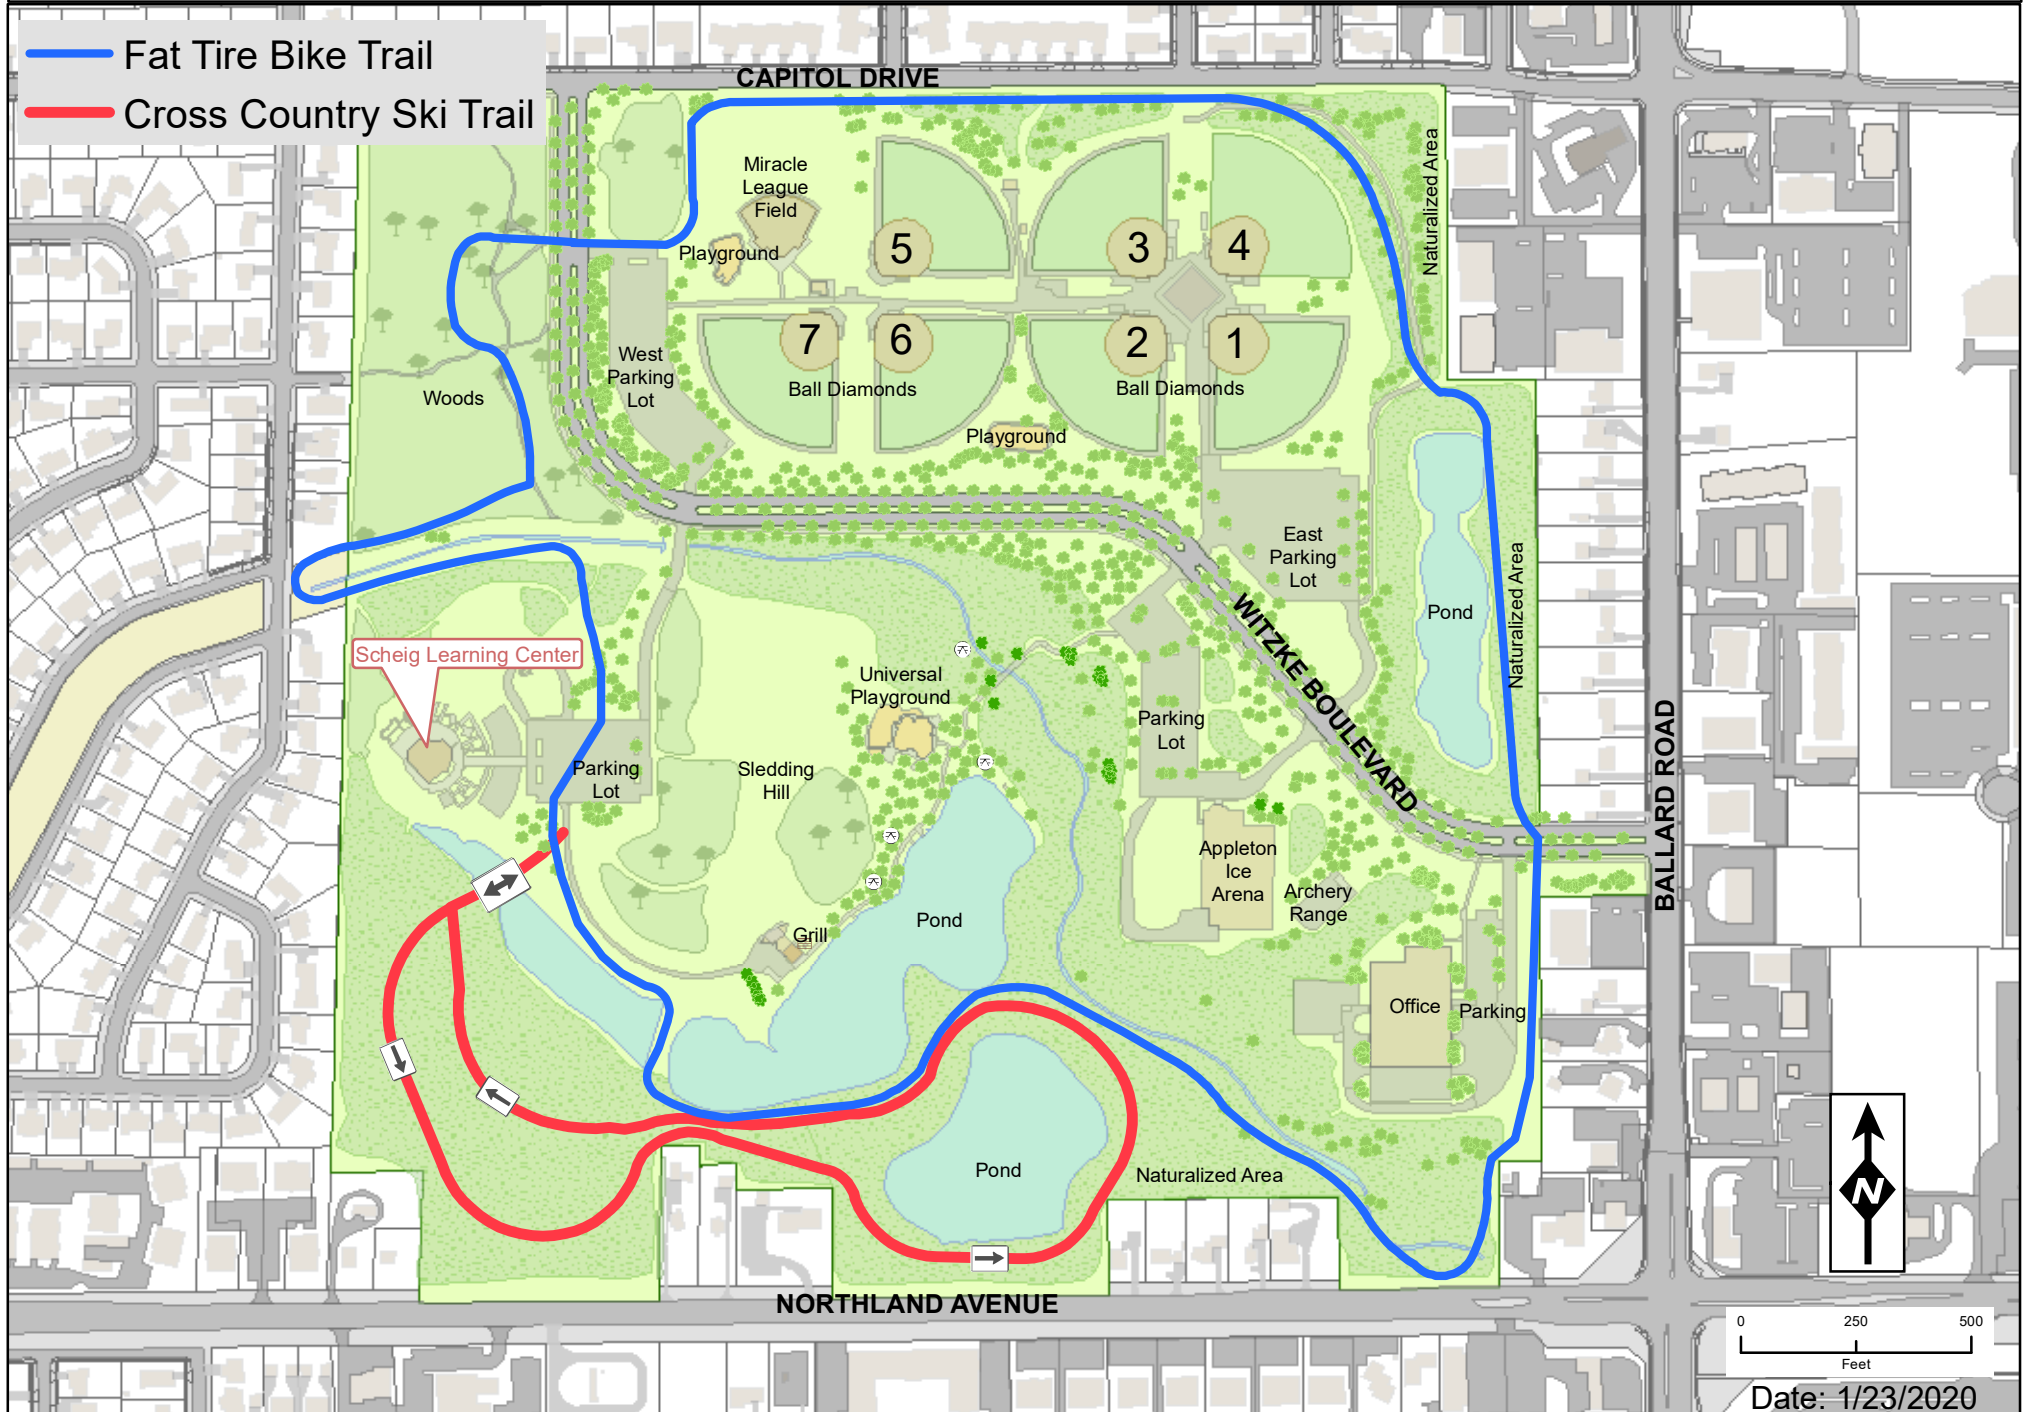

WINTER FAT TIRE AND SKI TRAIL

APPLETON MEMORIAL PARK

- Fat Tire Bike Trail
- Cross Country Ski Trail

Date: 1/23/2020