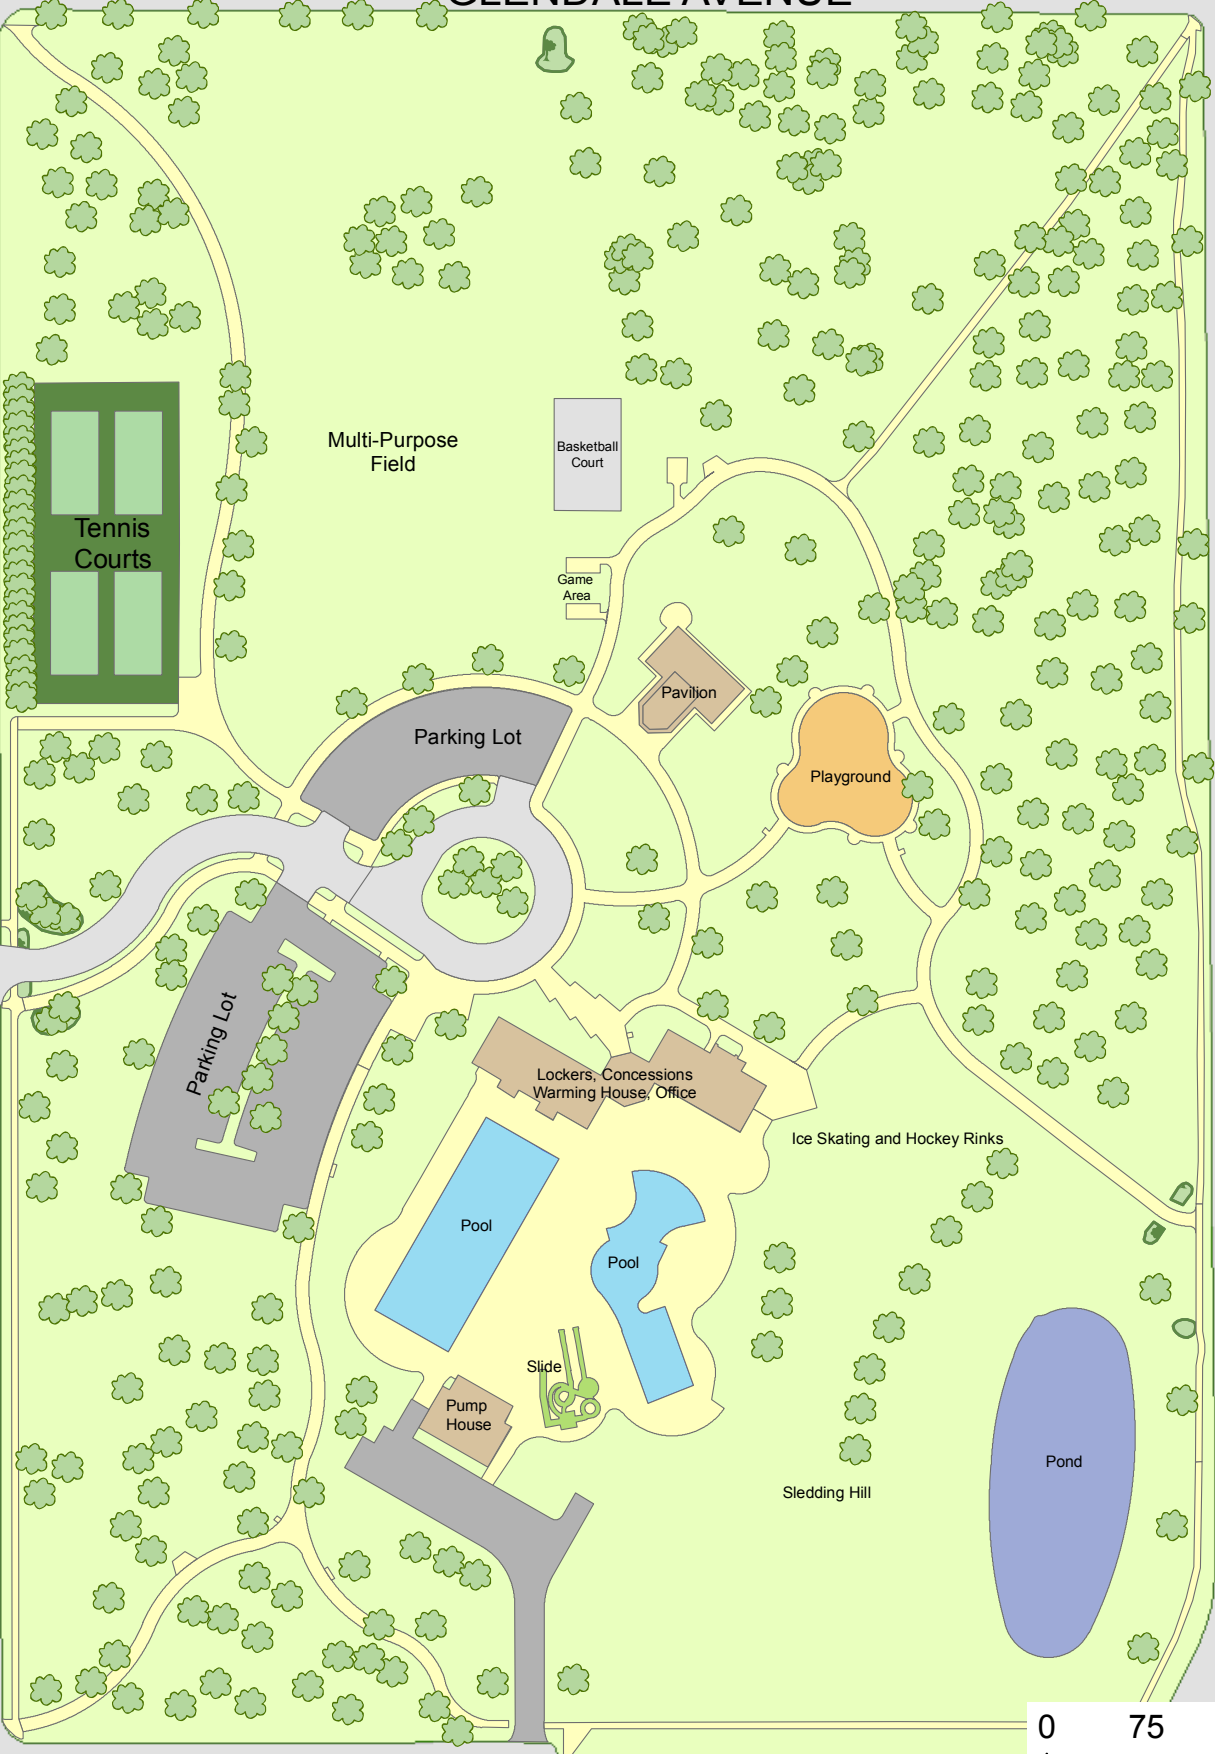

ERB PARK & POOL

1800 N. MORRISON STREET

GLENDALE AVENUE

MORRISON STREET

DREW STREET

ROOSEVELT STREET

0 75 150 Feet