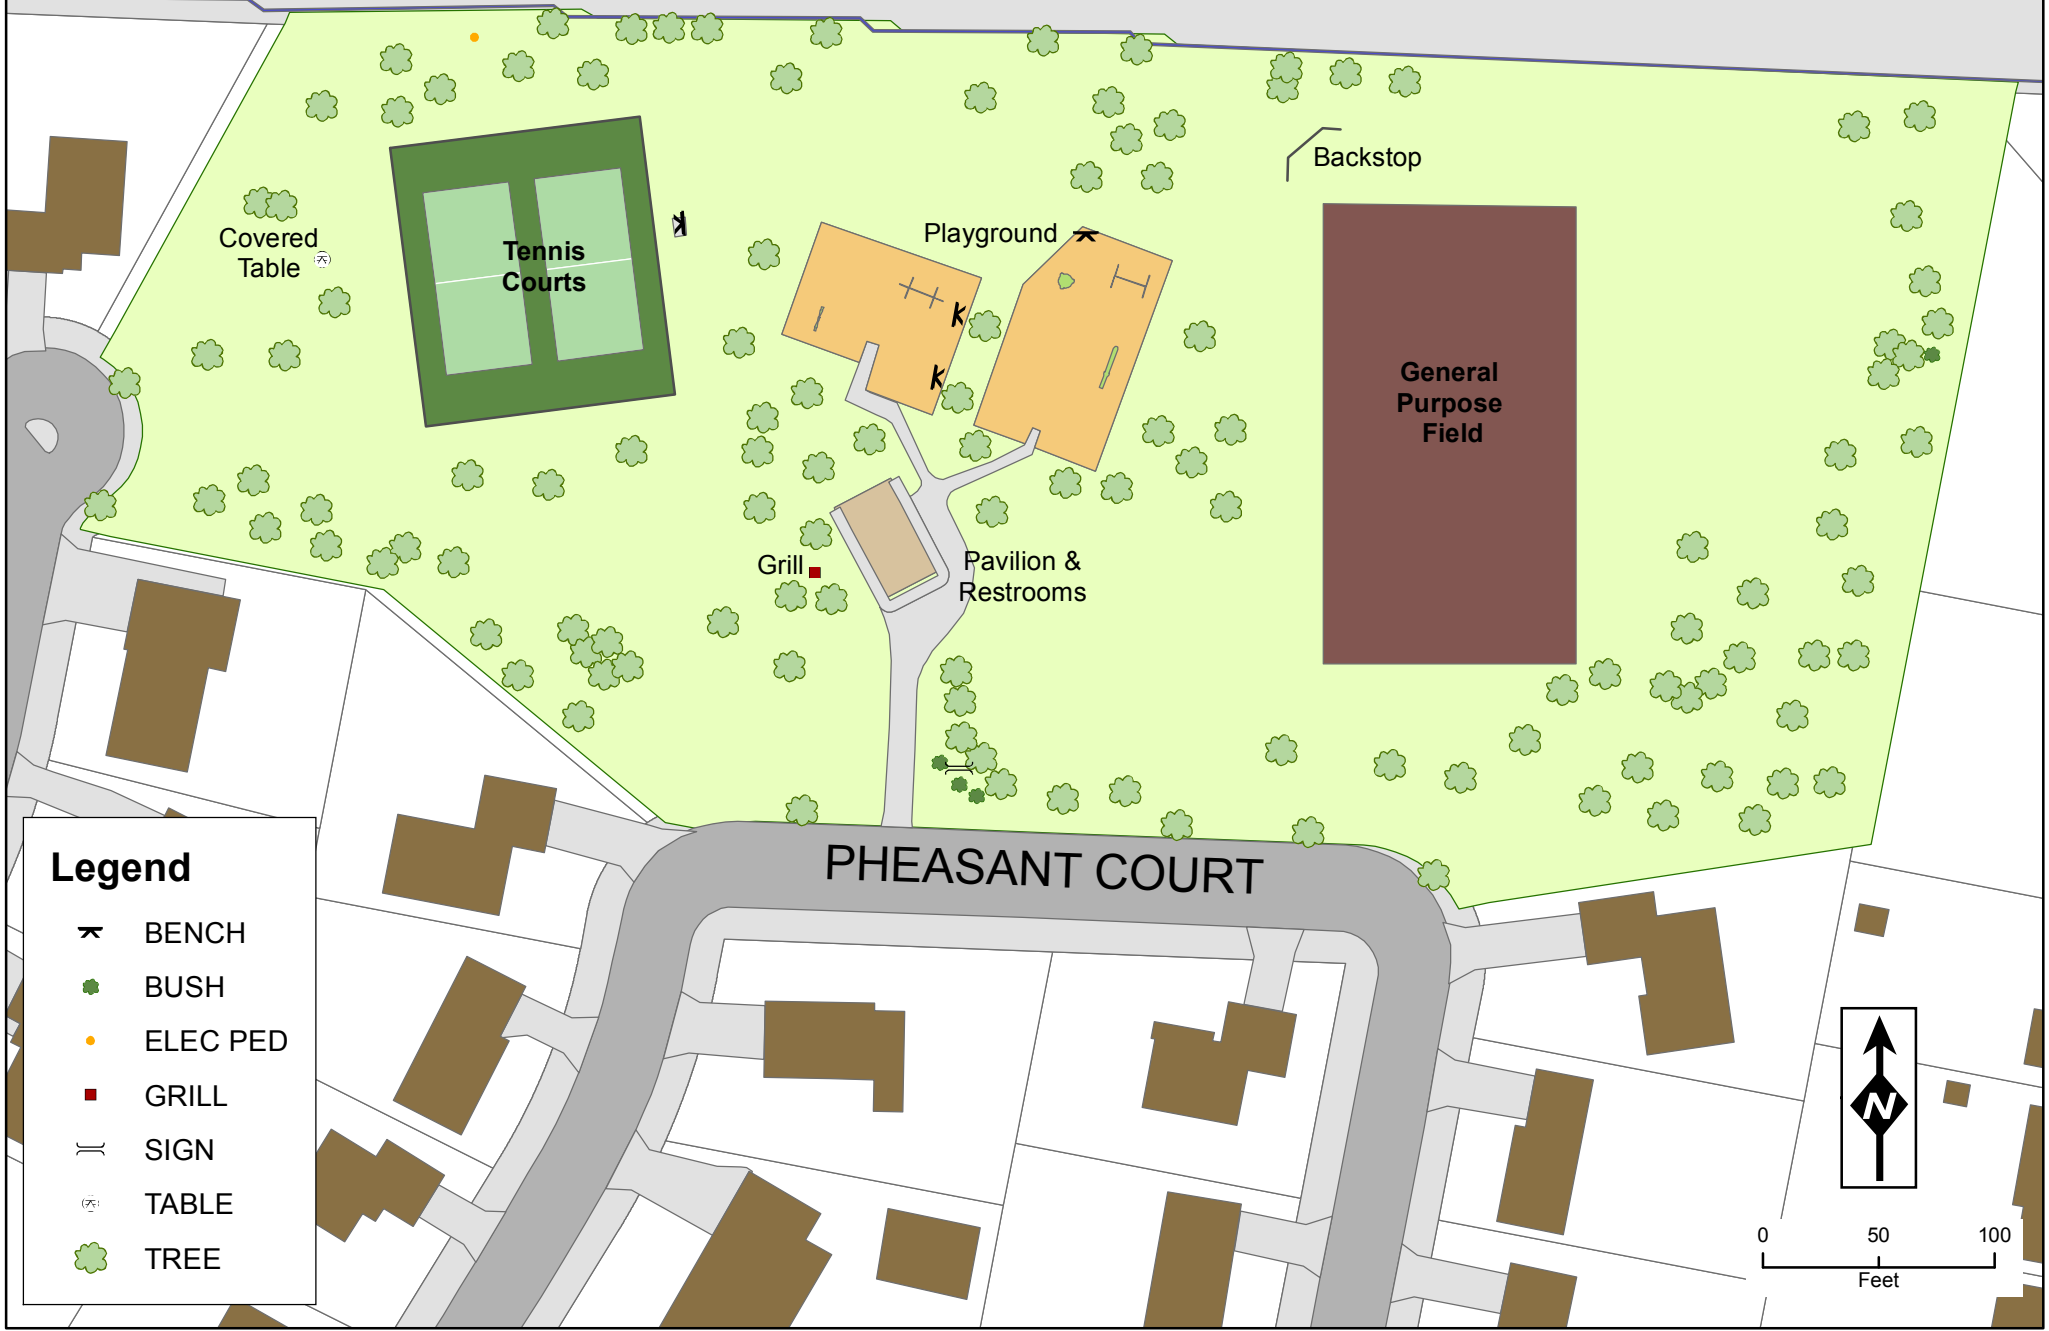

GREEN MEADOWS PARK

65 PHEASANT COURT

HWY 441

Covered Table

Tennis Courts

Playground

Backstop

General Purpose Field

Grill

Pavilion & Restrooms

PHEASANT COURT

Legend

-  BENCH
-  BUSH
-  ELEC PED
-  GRILL
-  SIGN
-  TABLE
-  TREE