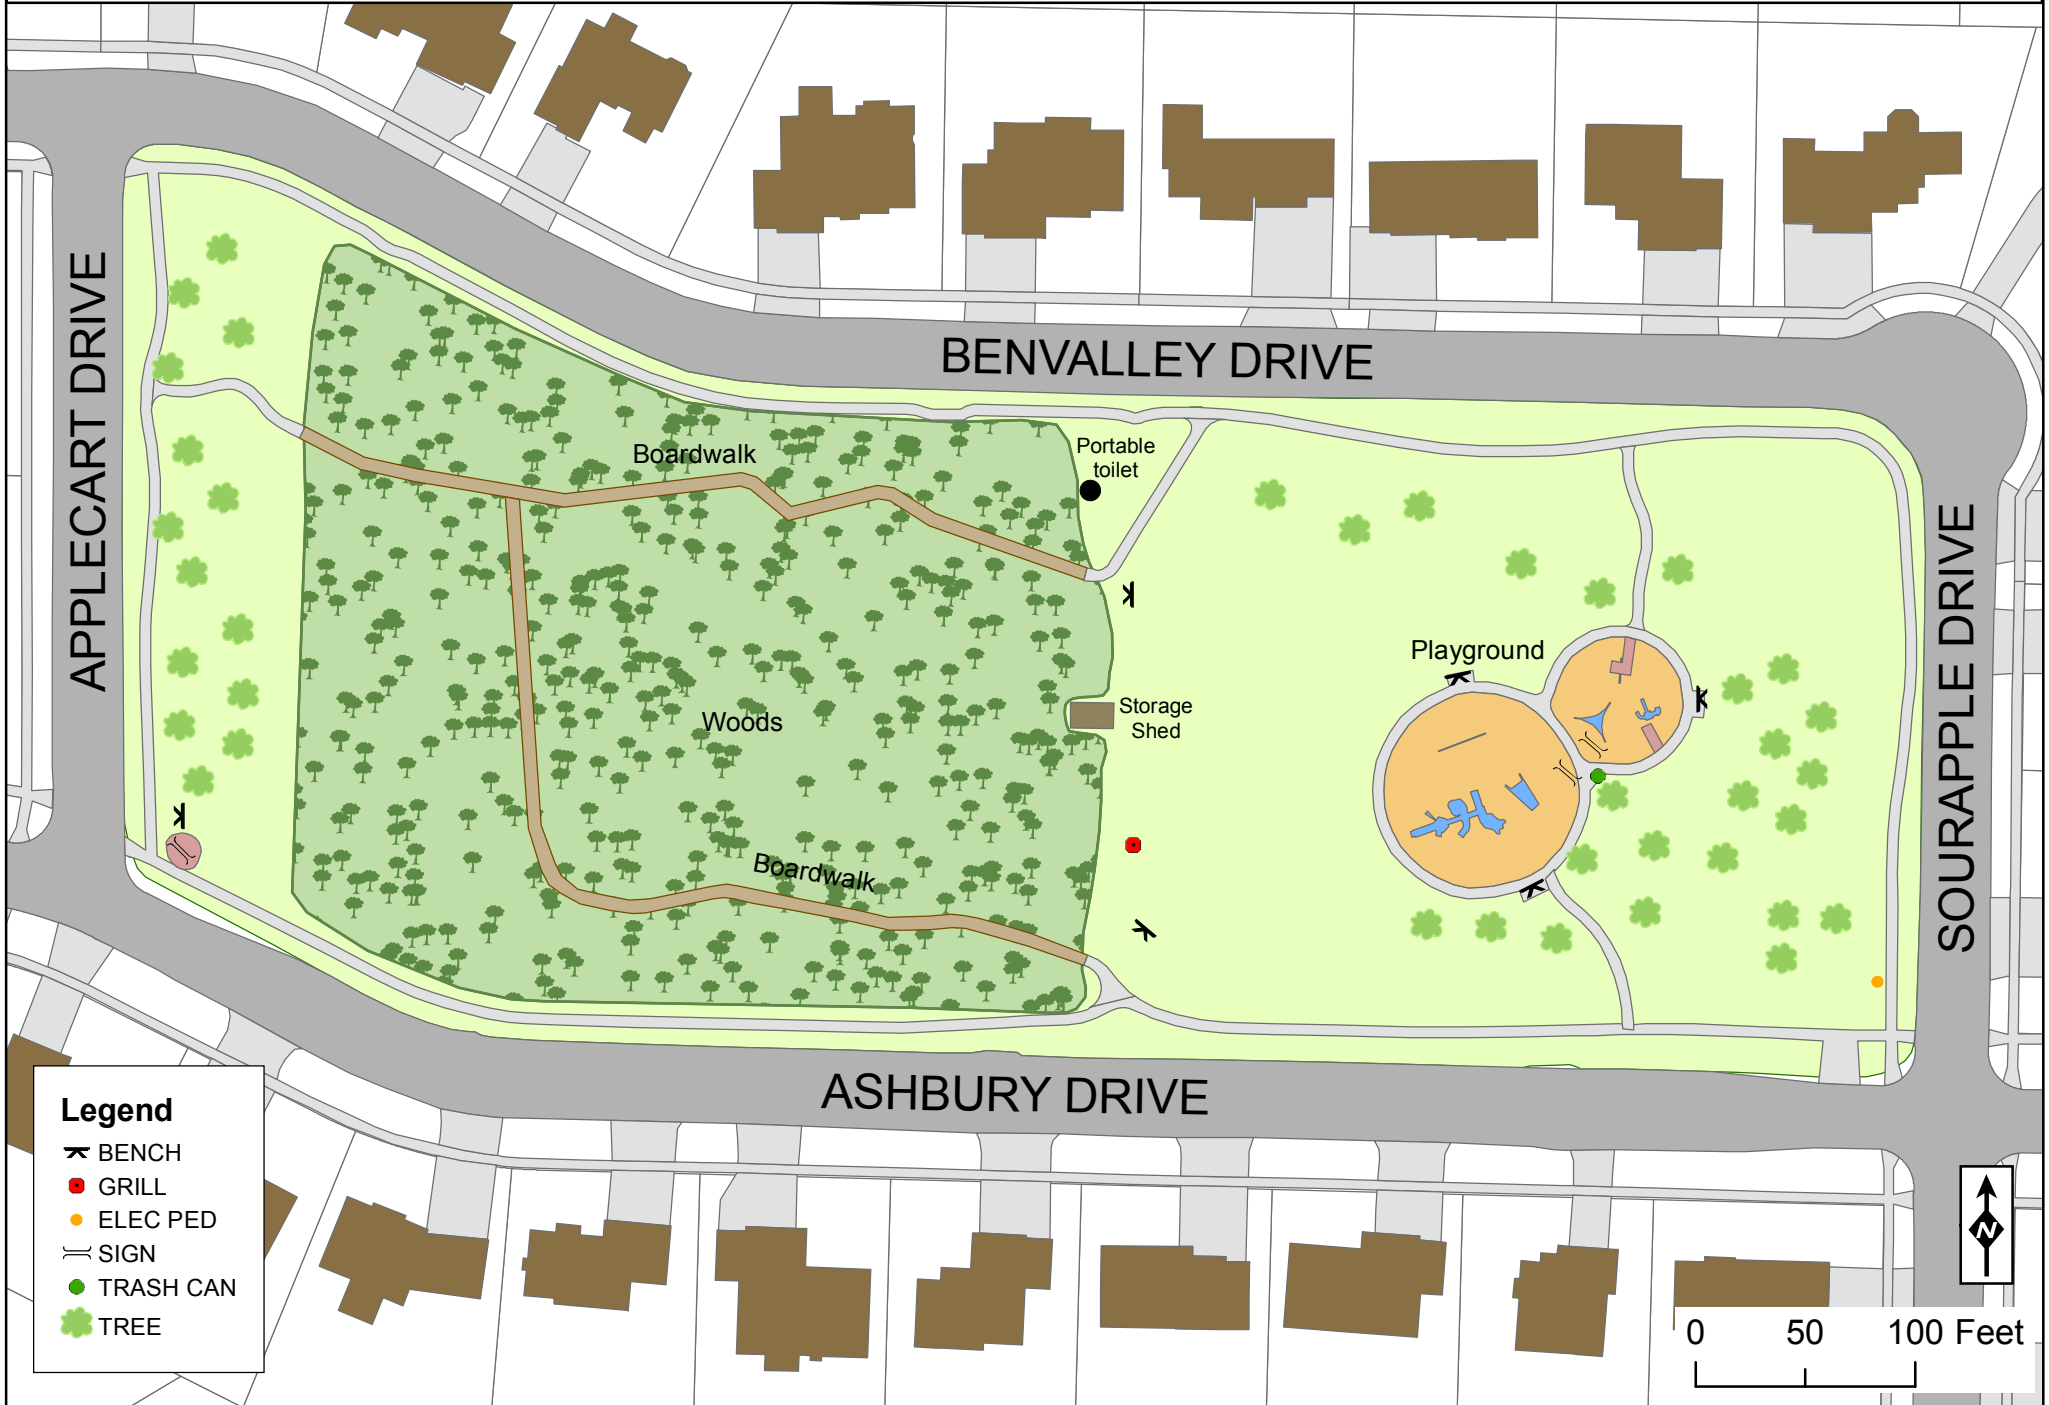

# VOSTERS PARK

4200 E. ASHBURY DRIVE

### Legend

- BENCH
- GRILL
- ELEC PED
- SIGN
- TRASH CAN
- TREE