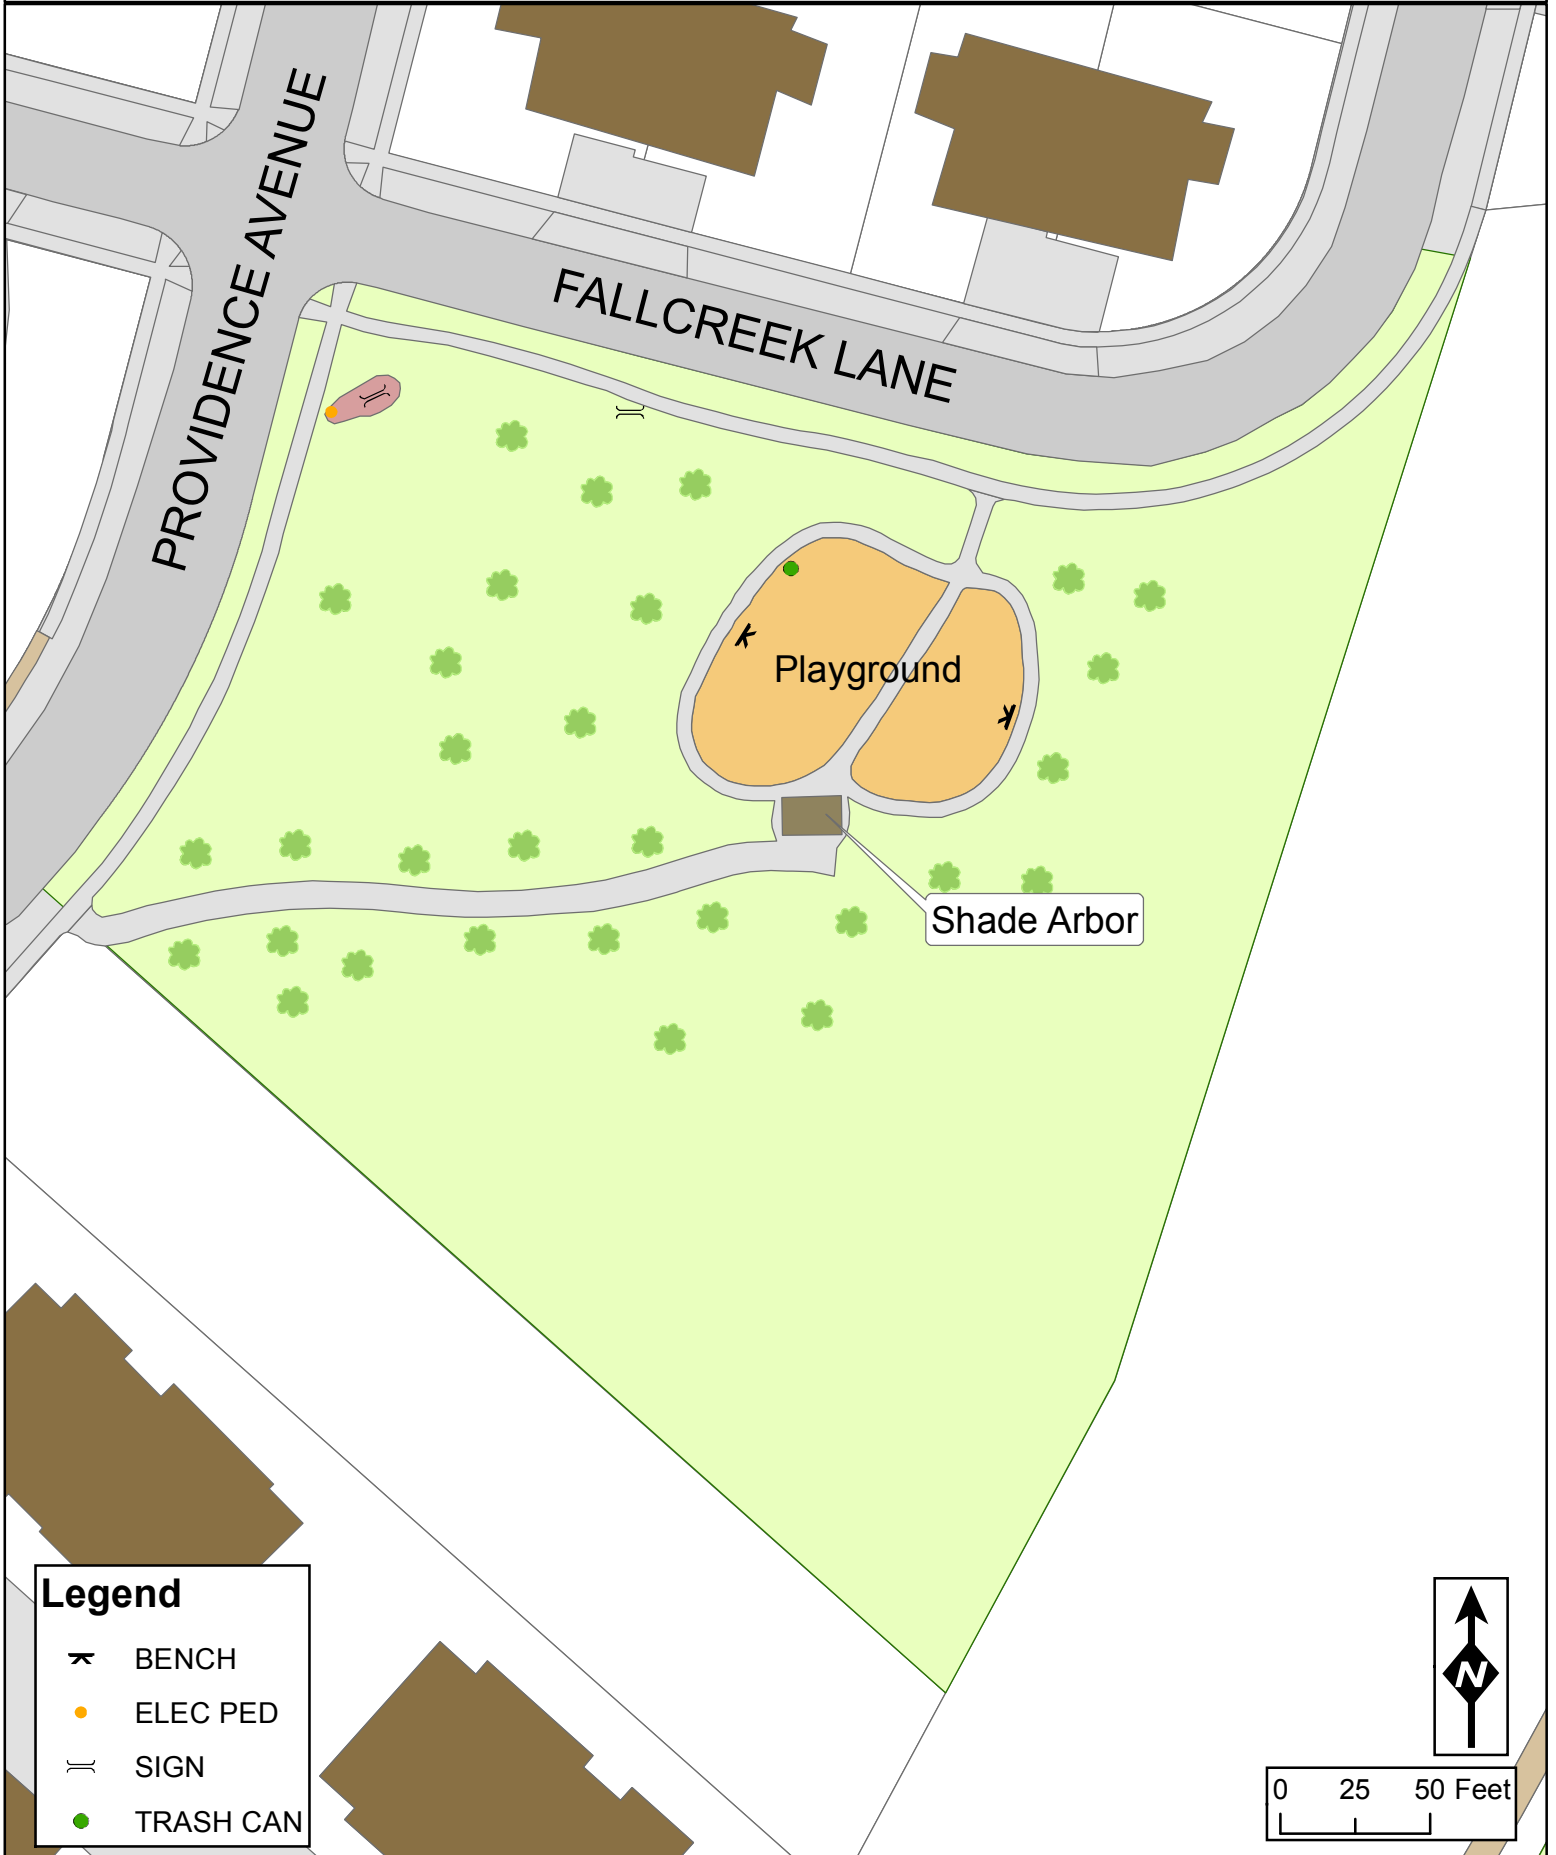

# PROVIDENCE PARK

4620 N. PROVIDENCE AVENUE

**Legend**

- BENCH
- ELEC PED
- SIGN
- TRASH CAN

0 25 50 Feet