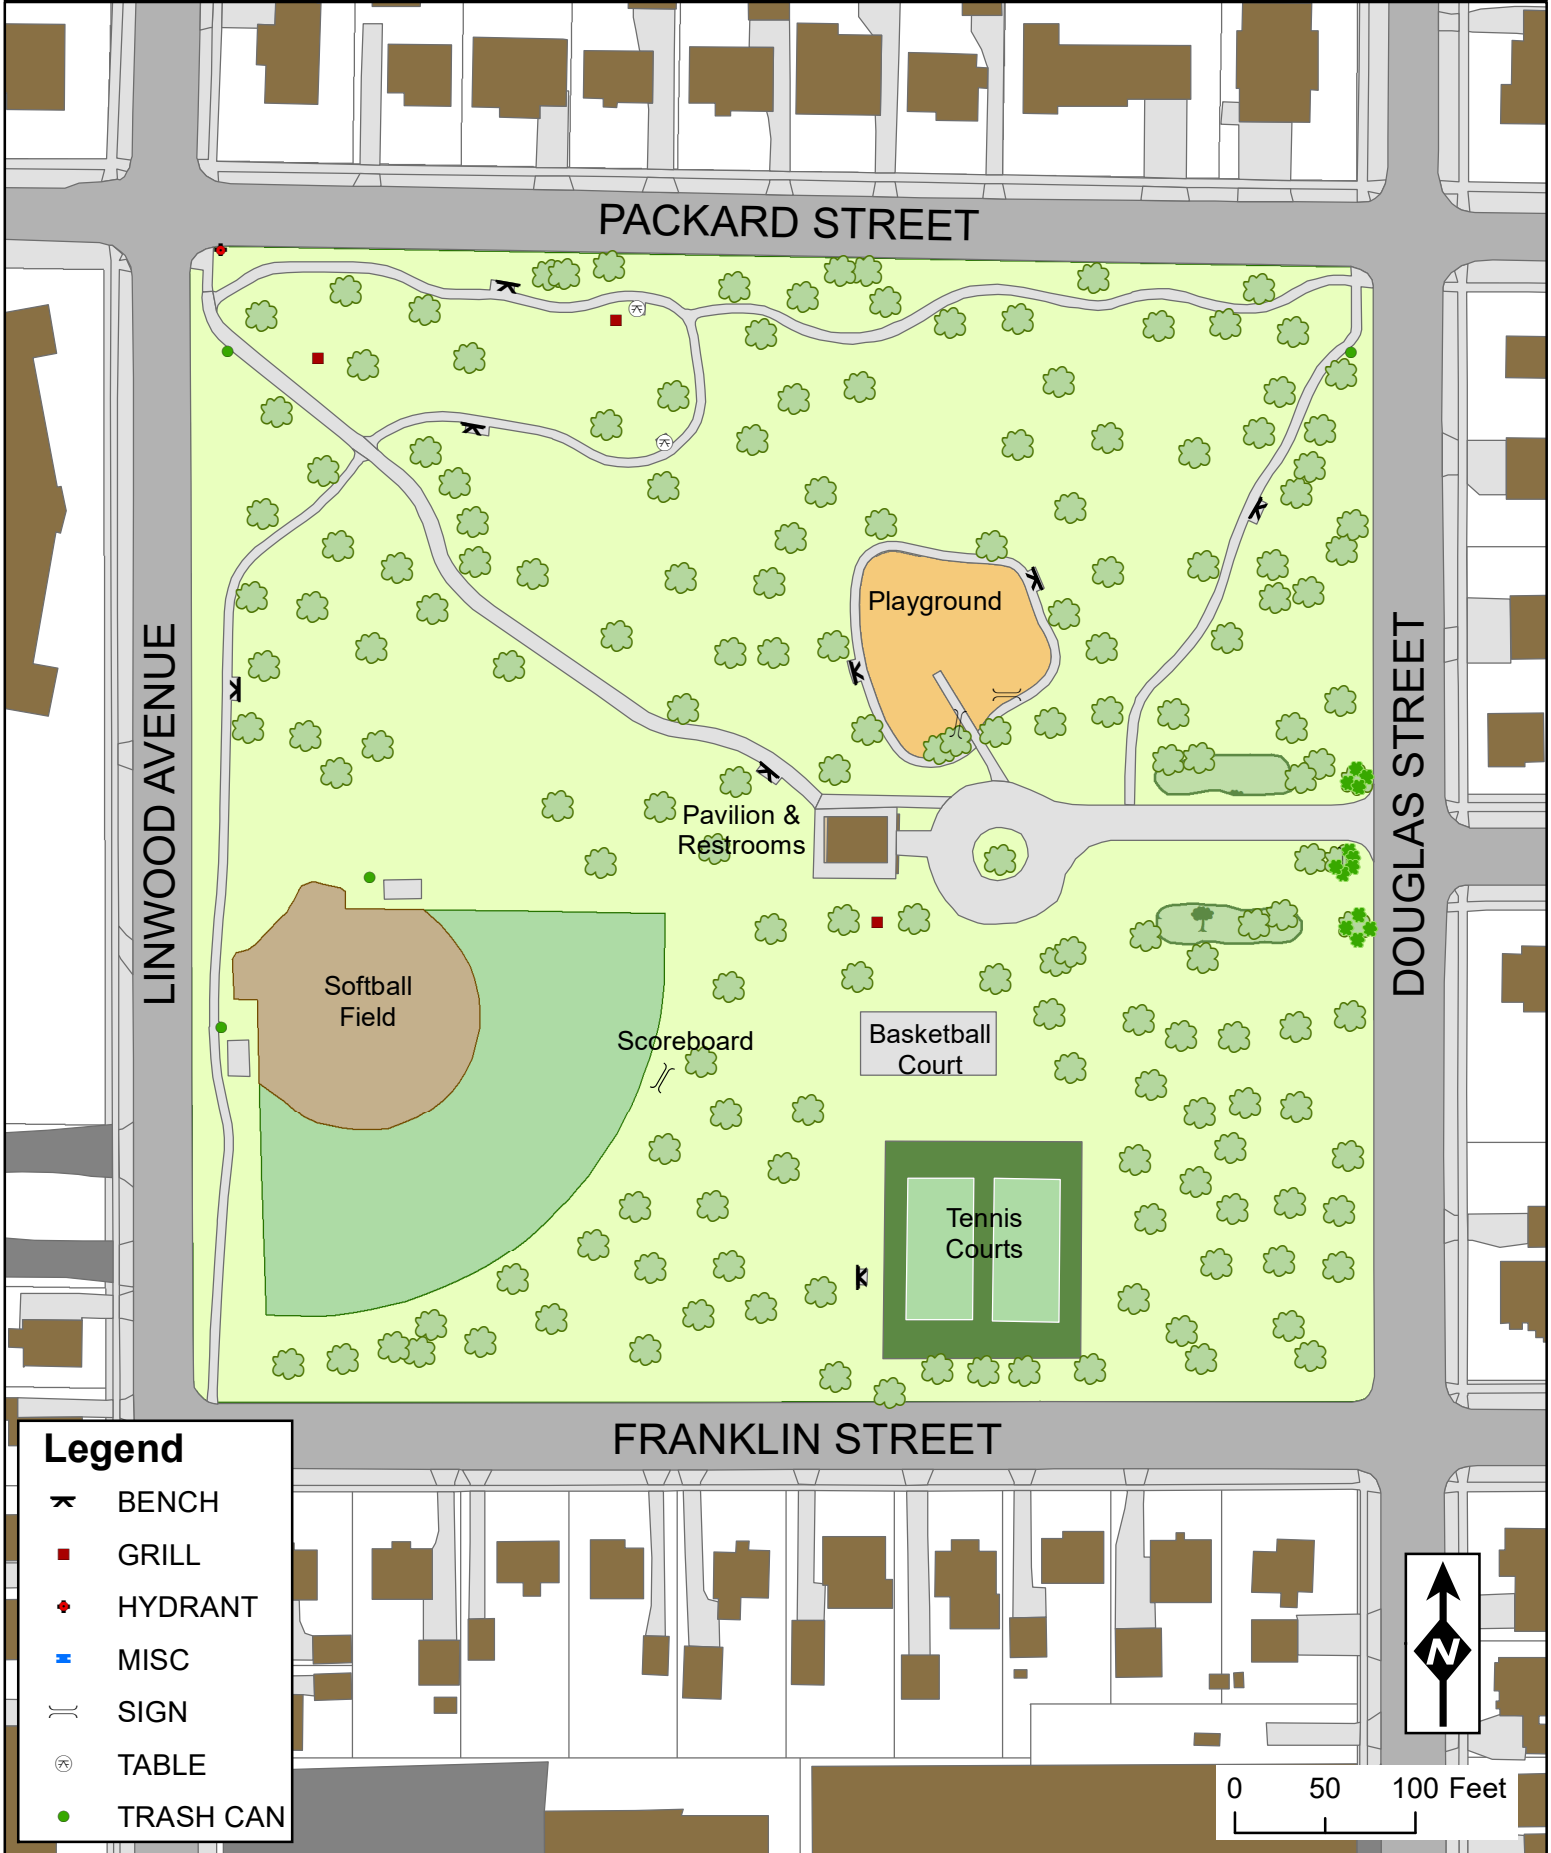

LINWOOD PARK

401 N. DOUGLAS STREET

Legend

-  BENCH
-  GRILL
-  HYDRANT
-  MISC
-  SIGN
-  TABLE
-  TRASH CAN

0 50 100 Feet