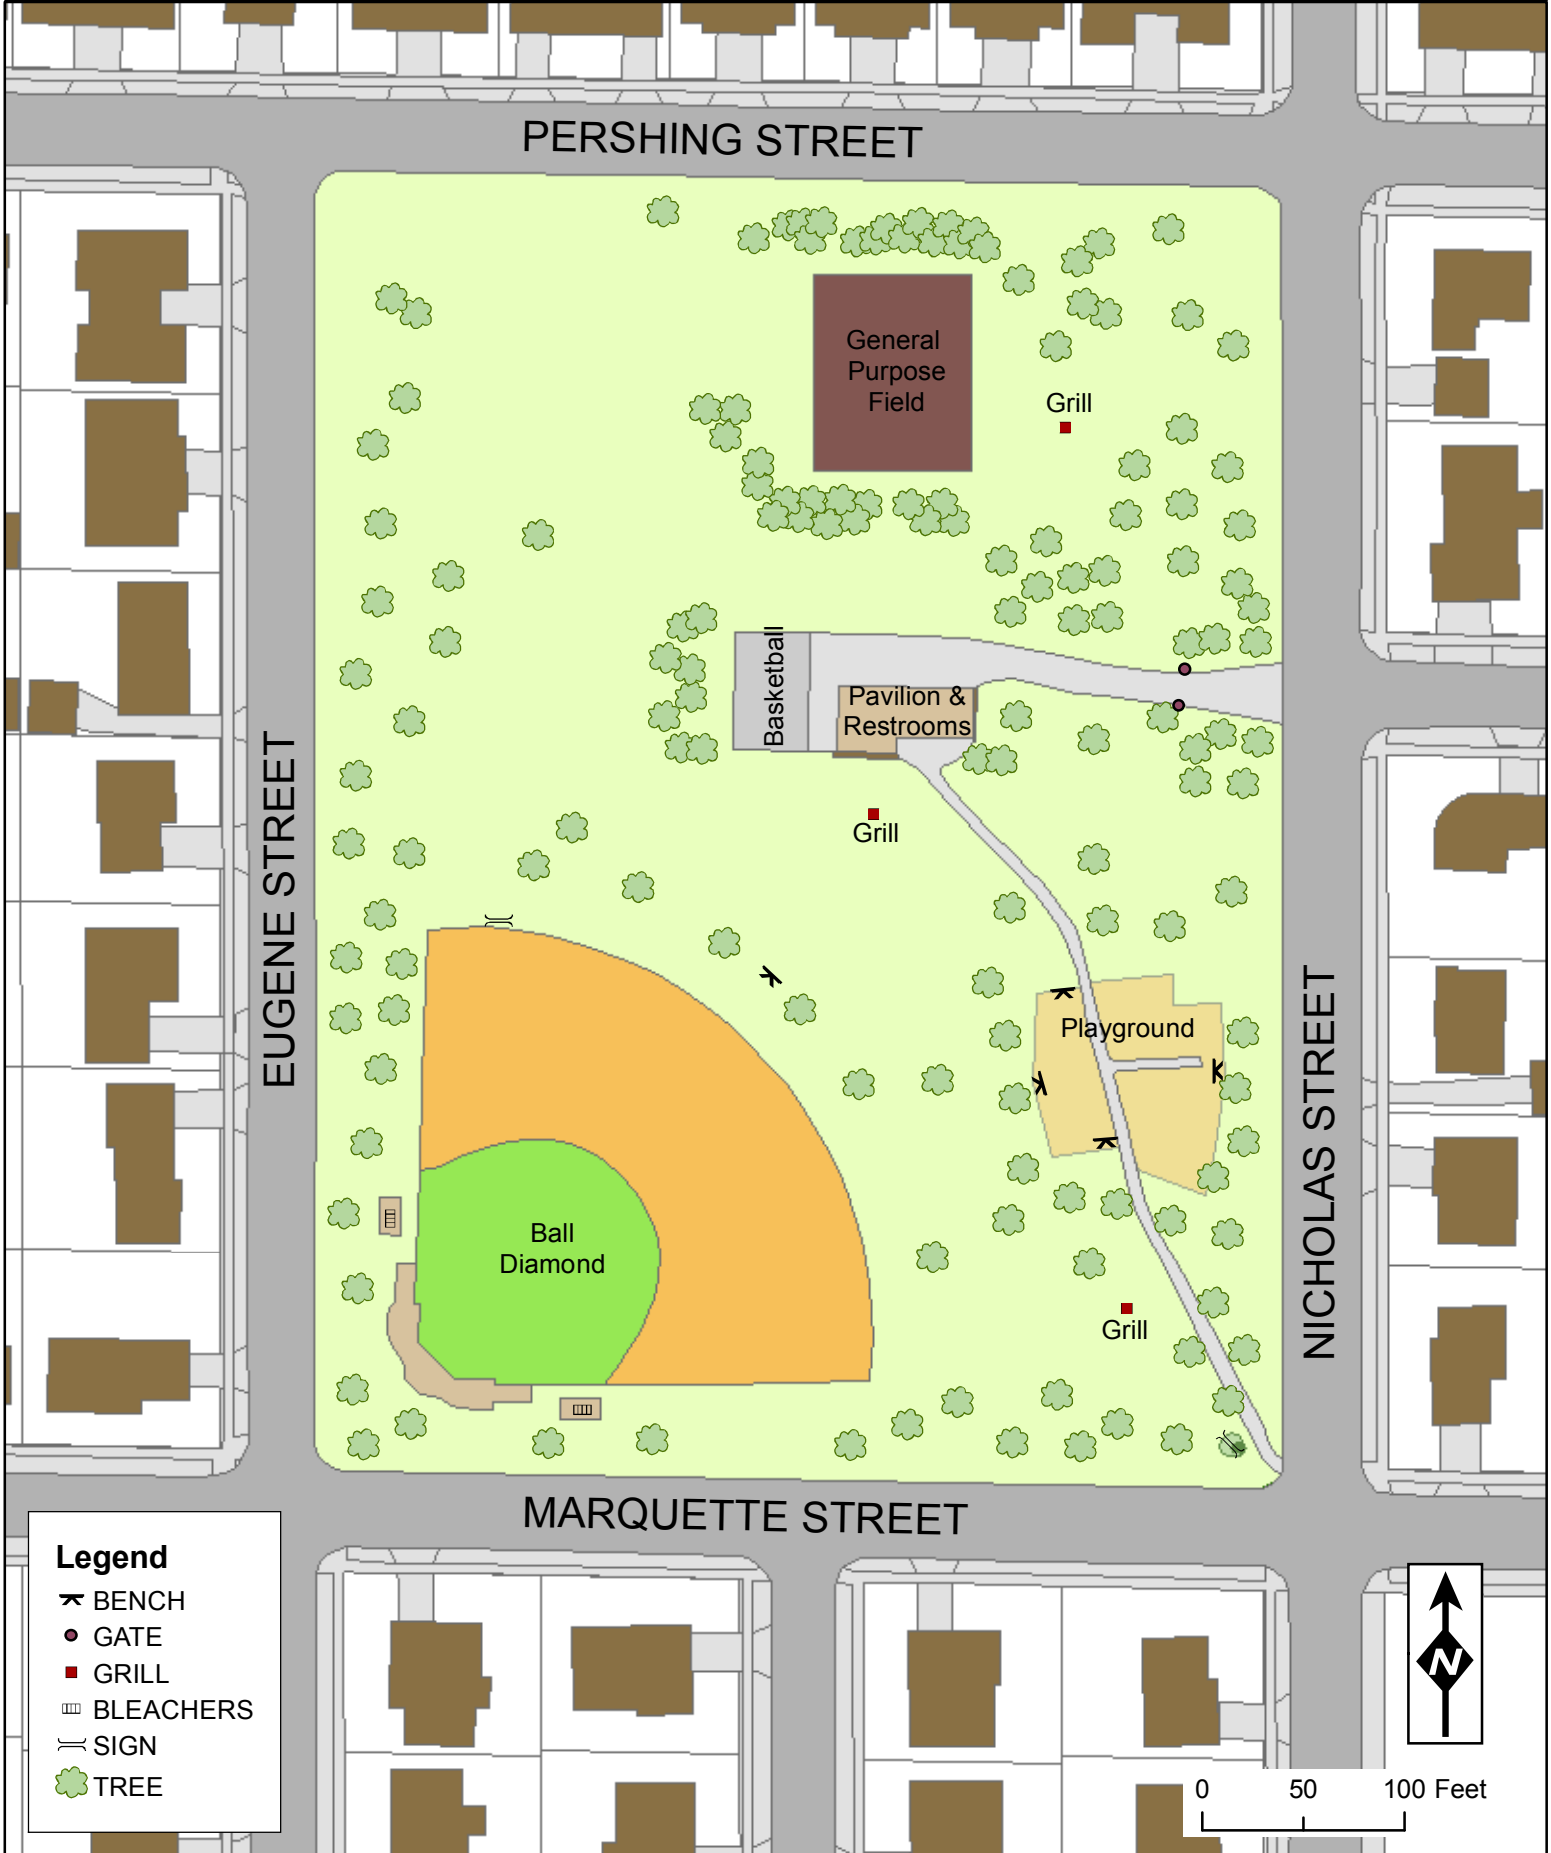

KIWANIS PARK

2315 N. NICHOLAS STREET

PERSHING STREET

EUGENE STREET

NICHOLAS STREET

MARQUETTE STREET

Legend

- BENCH
- GATE
- GRILL
- BLEACHERS
- SIGN
- TREE

0 50 100 Feet