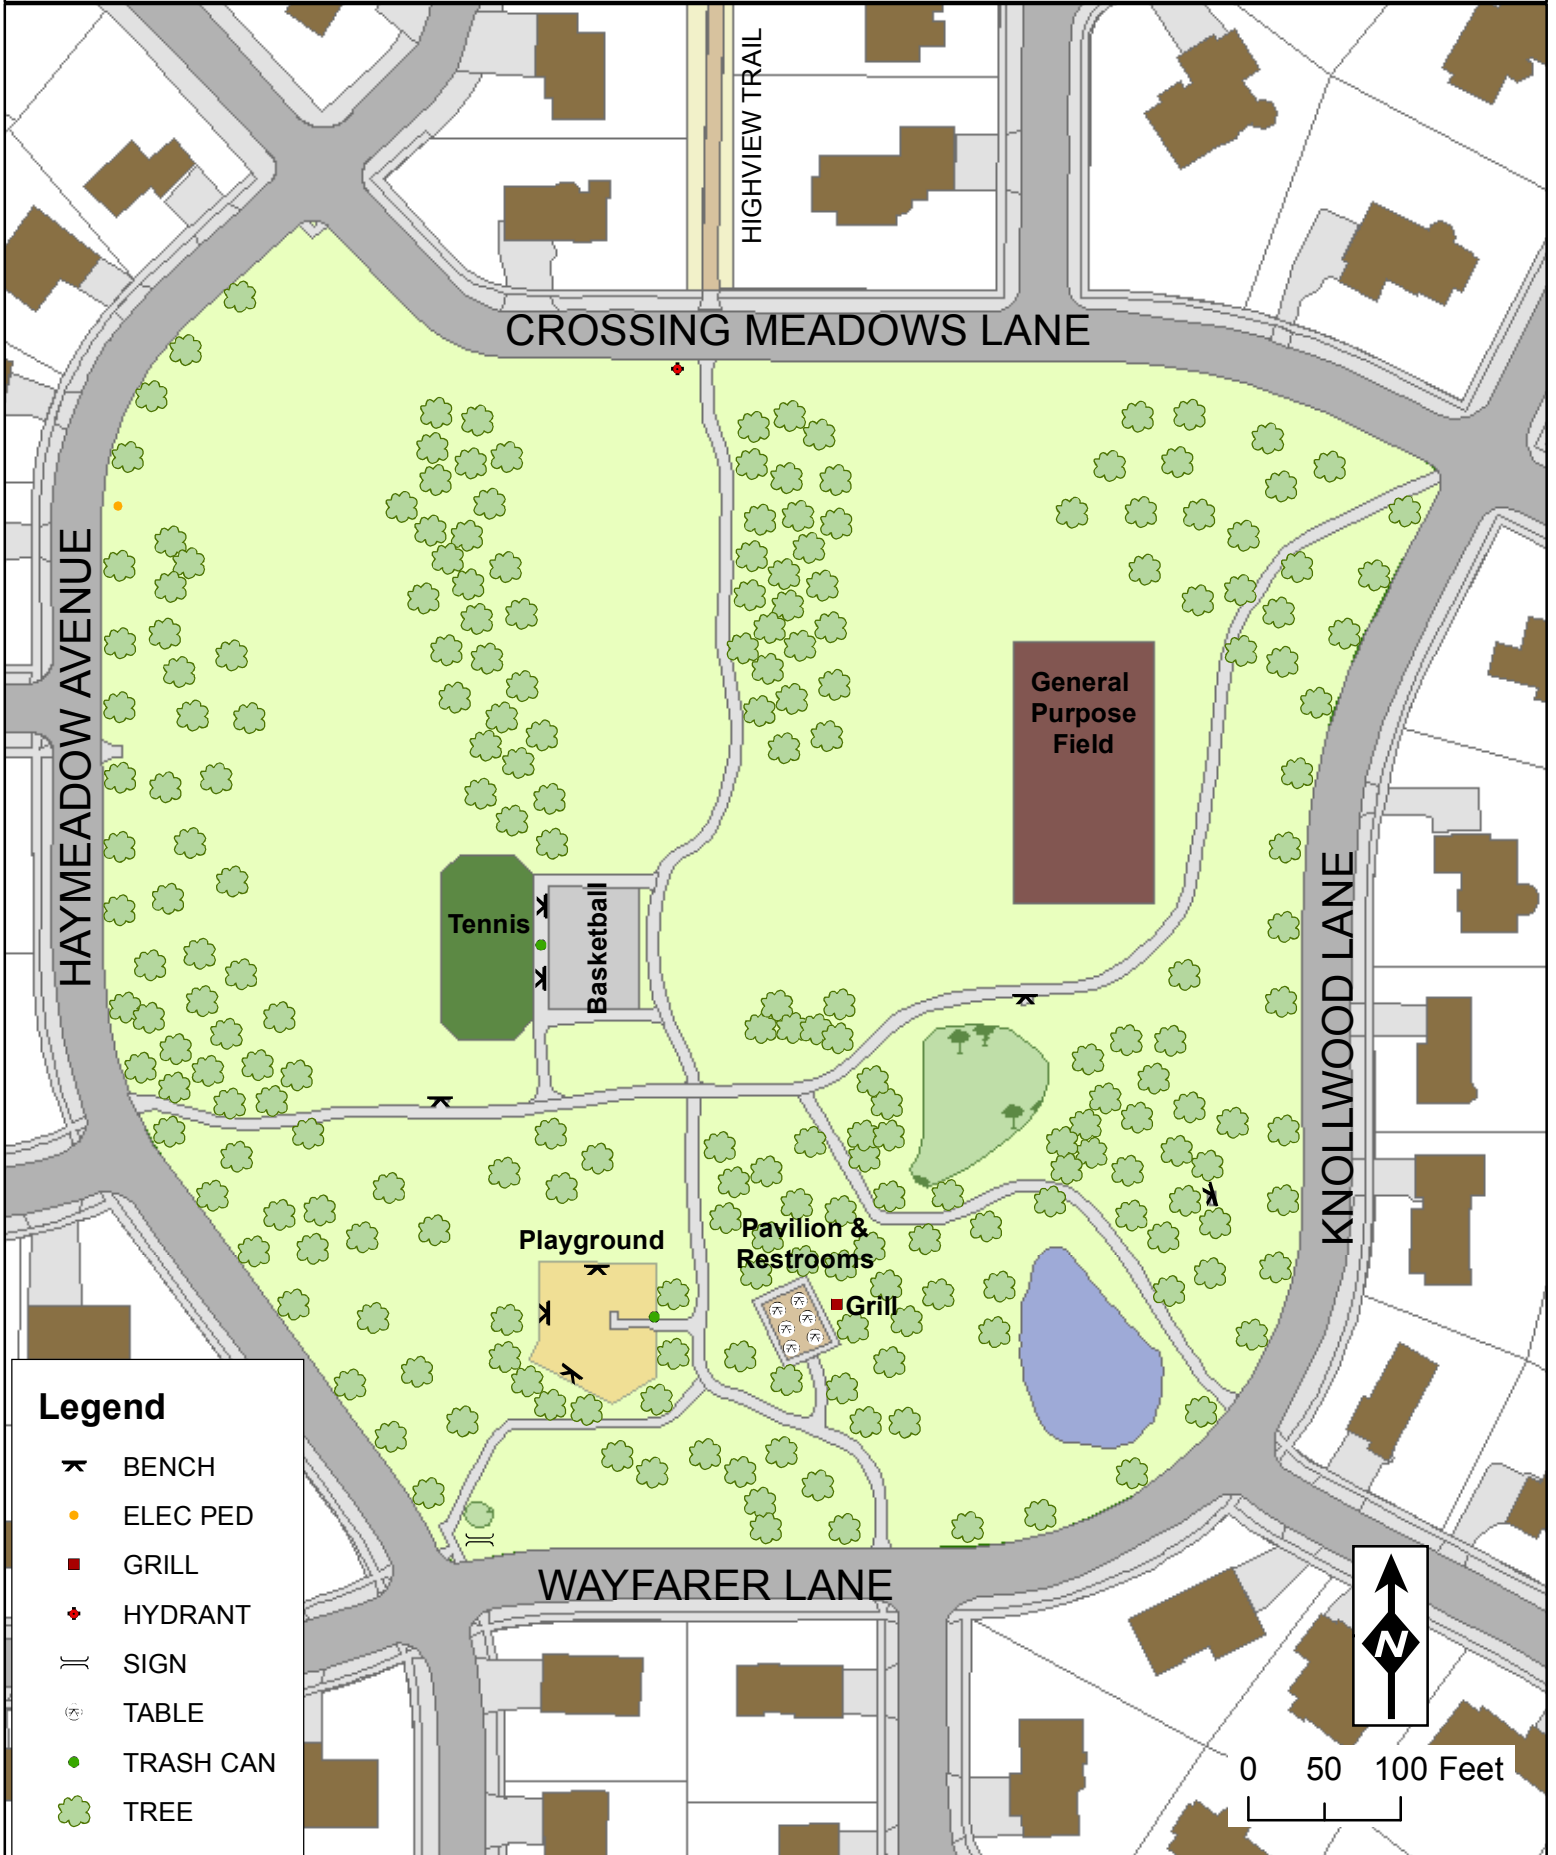

HIGHVIEW PARK

110 E. WAYFARER LANE

Legend

-  BENCH
-  ELEC PED
-  GRILL
-  HYDRANT
-  SIGN
-  TABLE
-  TRASH CAN
-  TREE

0 50 100 Feet