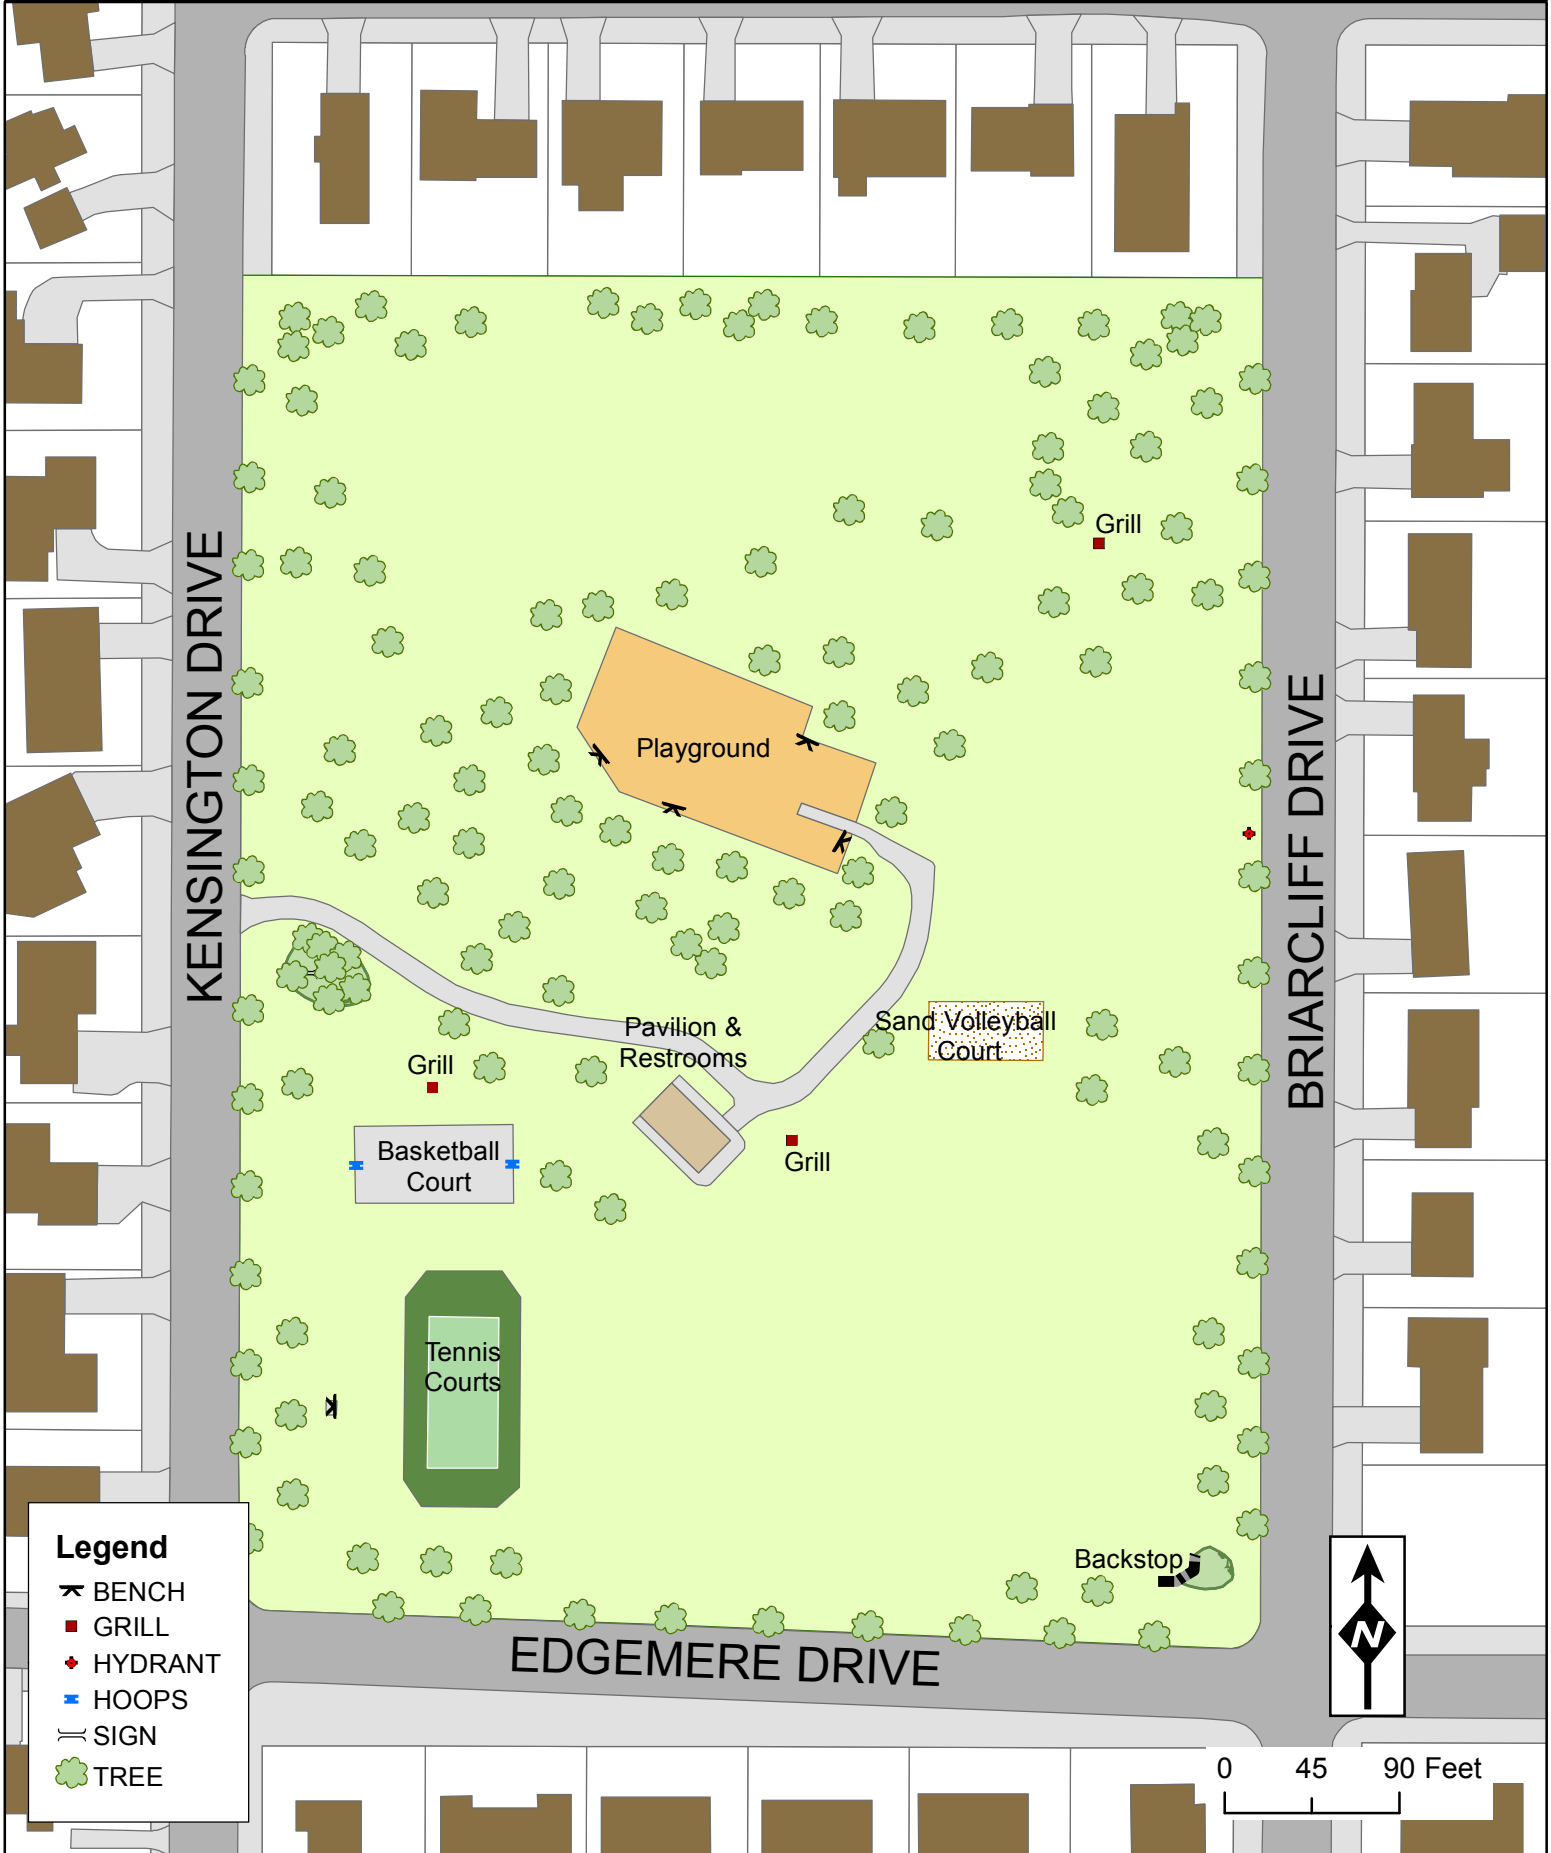

# COLONY OAKS PARK

801 N. BRIARCLIFF DRIVE

KENSINGTON DRIVE

BRIARCLIFF DRIVE

EDGEMERE DRIVE

**Legend**

- BENCH
- GRILL
- HYDRANT
- HOOPS
- SIGN
- TREE

0 45 90 Feet