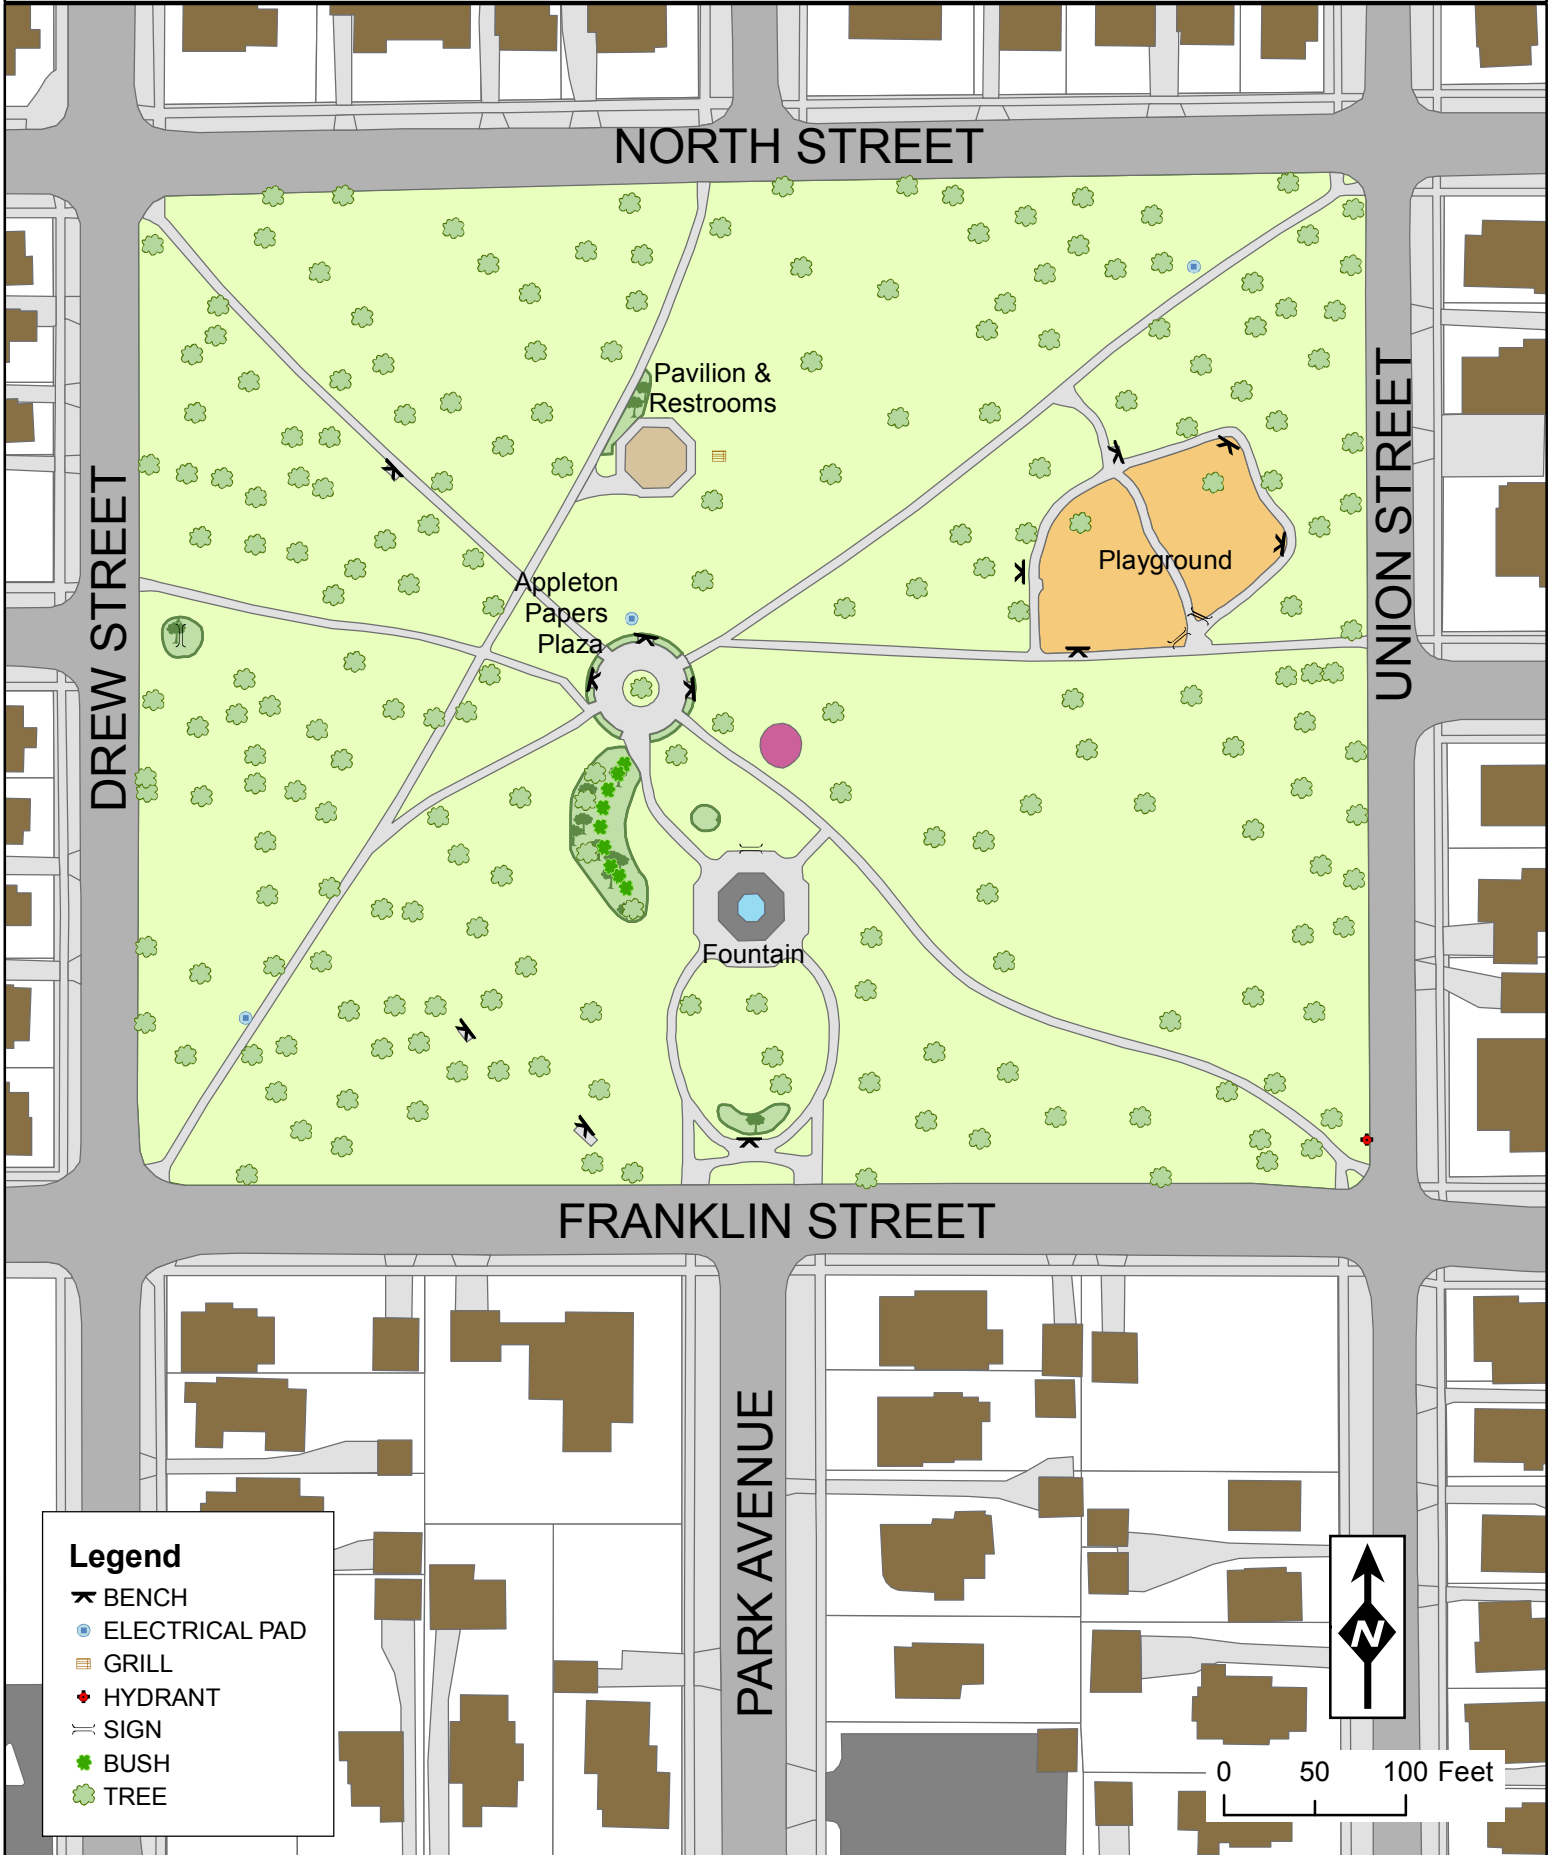

# CITY PARK

500 E. FRANKLIN STREET

NORTH STREET

DREW STREET

UNION STREET

PARK AVENUE

FRANKLIN STREET

Pavilion & Restrooms

Appleton Papers Plaza

Fountain

Playground

### Legend

- BENCH
- ELECTRICAL PAD
- GRILL
- HYDRANT
- SIGN
- BUSH
- TREE

0 50 100 Feet