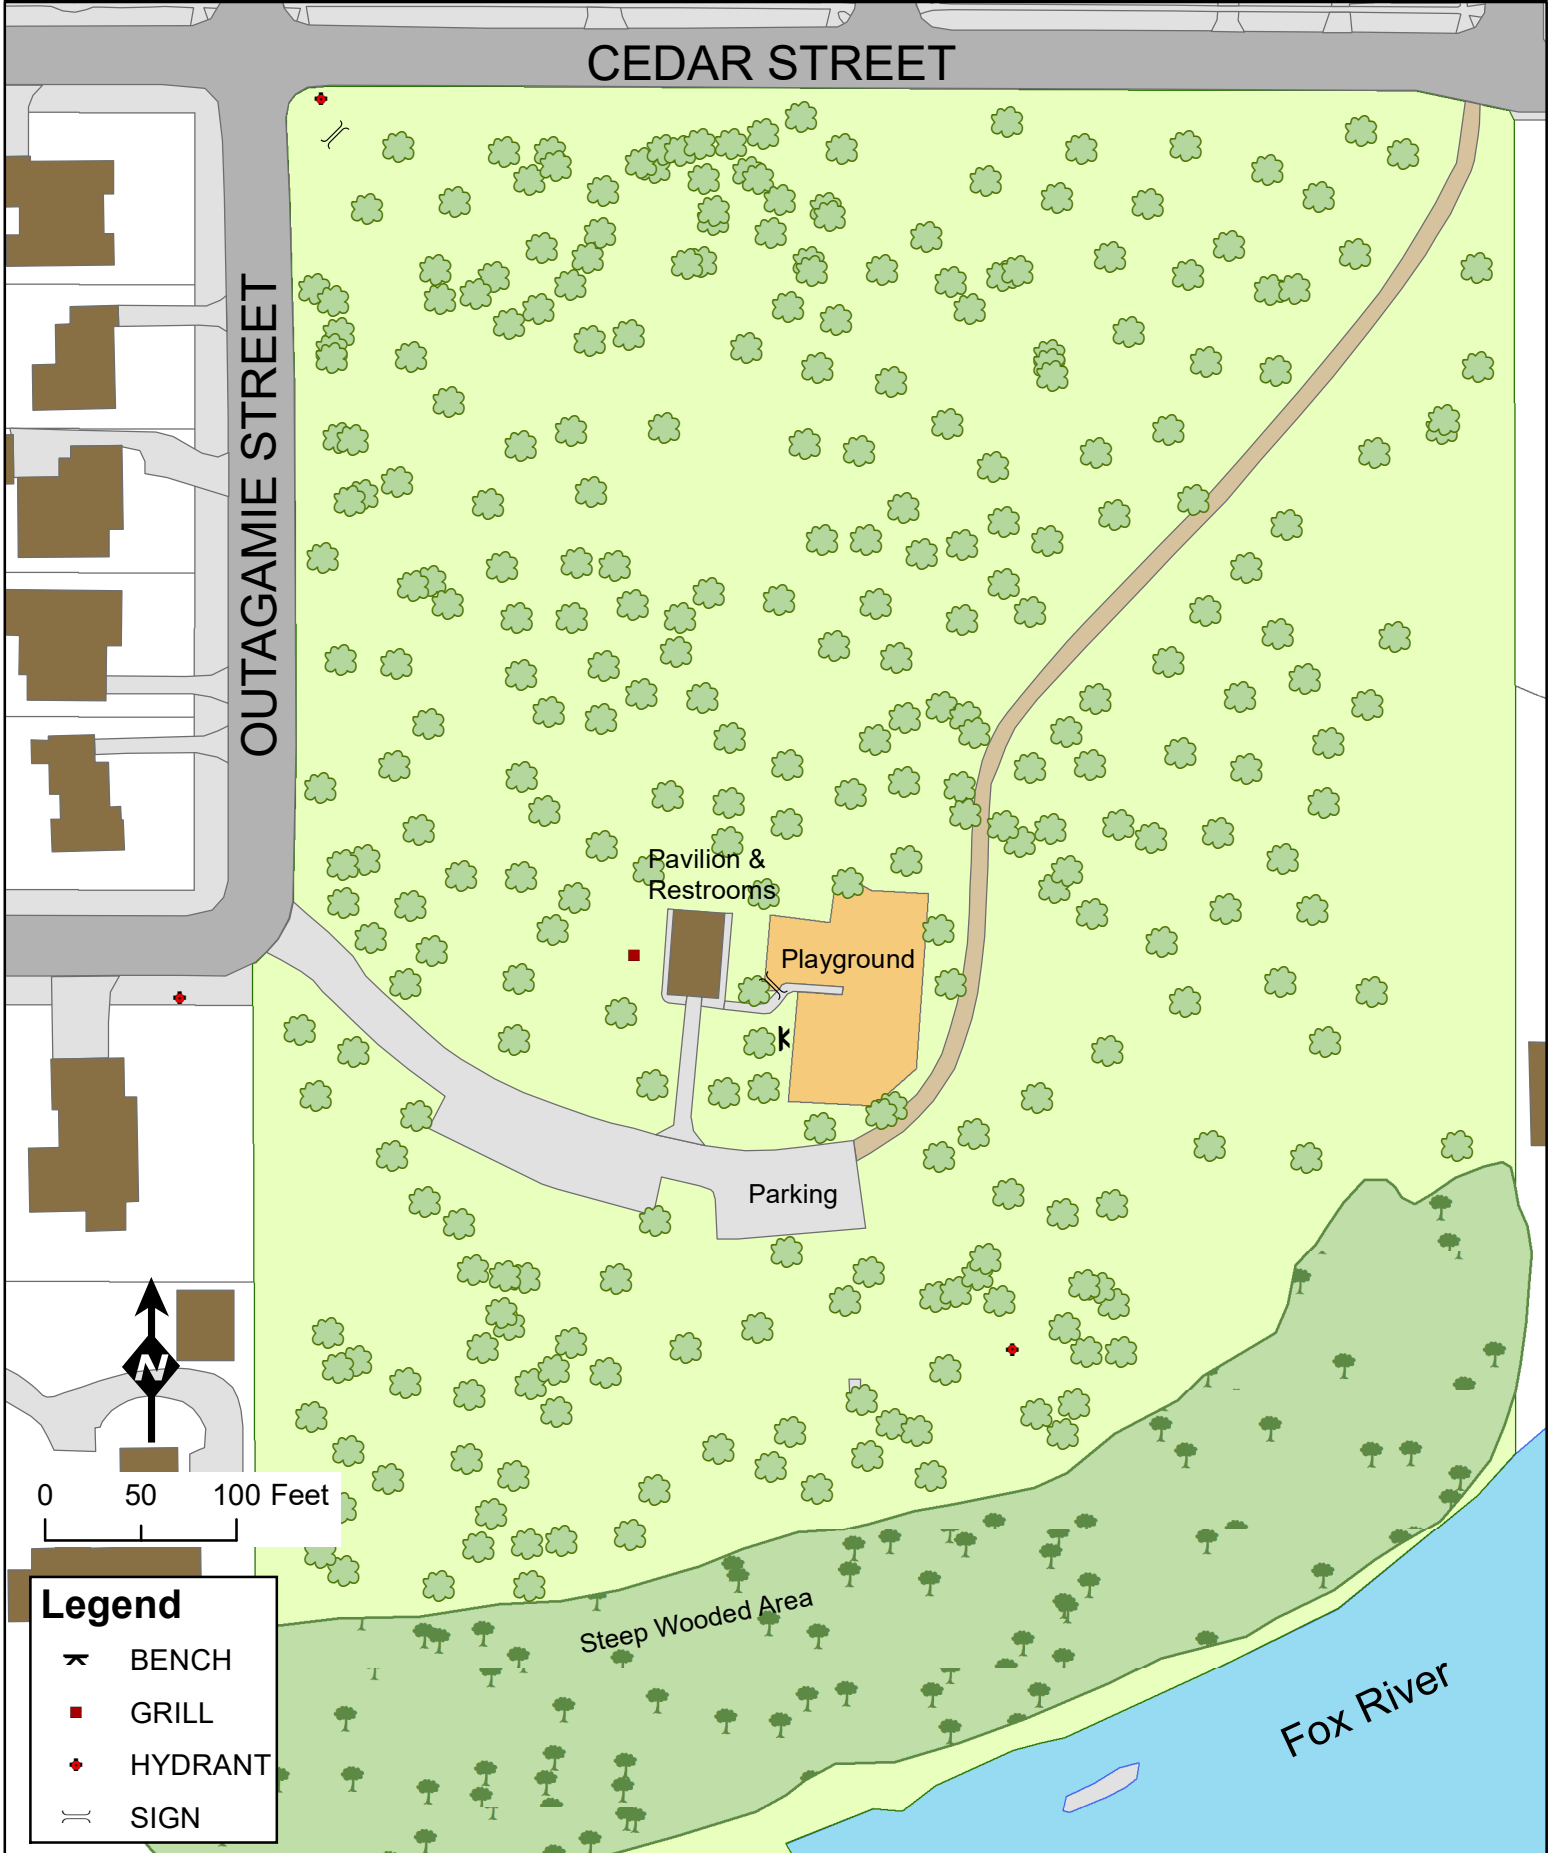

ALICIA PARK

1301 W. CEDAR STREET

- Legend**
- BENCH
 - GRILL
 - HYDRANT
 - SIGN