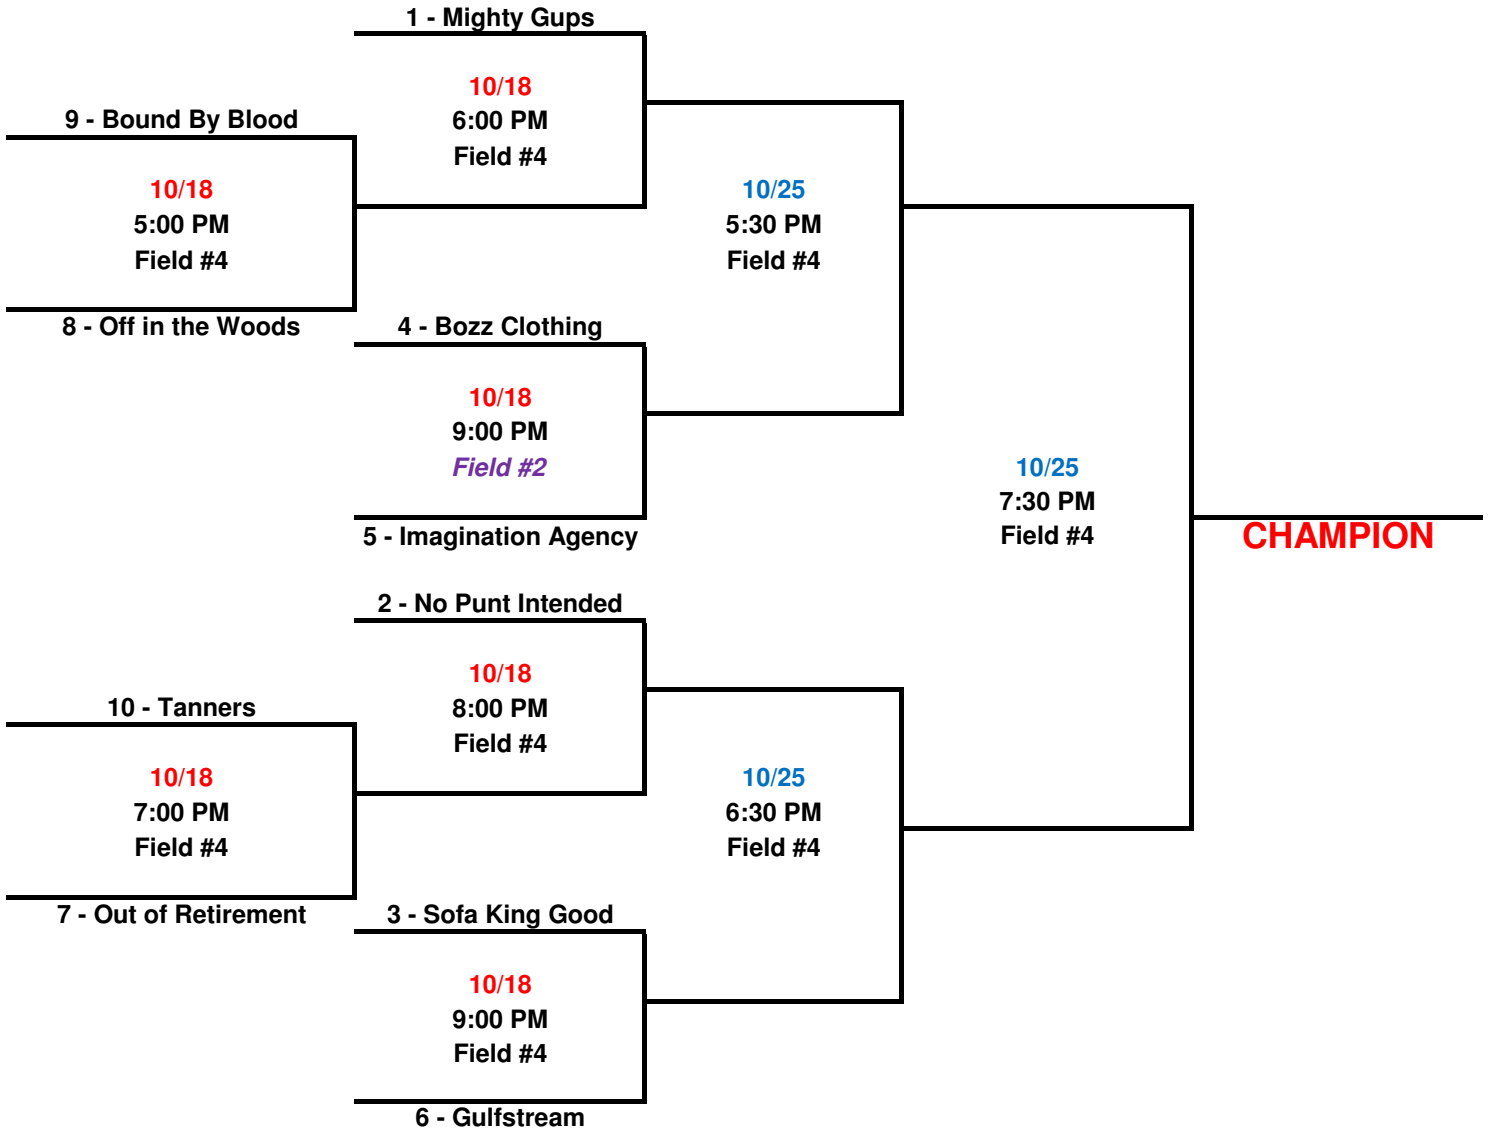

Appleton Parks and Recreation Department
 2017 Adult Flag Football Playoff Schedule
 Recreational Division

**Appleton Parks and Recreation Department
2017 Adult Flag Football Playoff Schedule
Competitive Division**